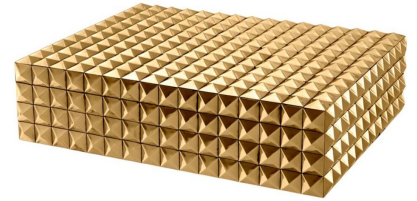

E I C H H O L T Z

EST. 1992

SPECIFICATION SHEET

Item no.	110051
Item description	Box Vivienne gold finish L Gold finish
Suitable for	Indoor use/dry locations only
Net weight (kg)	2.7
Net weight (lbs)	5.95

DIMENSIONS

Dimensions (cm)	L. 30 W. 40 H. 10 cm
Dimensions (inch)	L. 11.81" W. 15.75" H. 3.94"

MATERIALS

110051	Box Vivienne gold finish L MDF Brass
--------	---

LOGISTIC INFORMATION

110051	Box Vivienne gold finish L 1 pc(s)
Carton length (m)	0.525
Carton width (m)	0.39
Carton height (m)	0.185
Carton cubage (m)	0.03788
Gross weight (kg)	3.6
HS code EU	44209099
Carton length (inch)	20.67
Carton width (inch)	15.35
Carton height (inch)	7.28
Carton cubage (ft)	1.33772
Gross weight (lbs)	7.93
HS code USA	4420904500
Country of origin	India