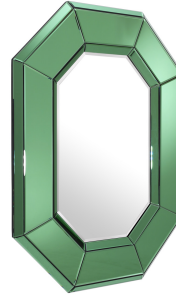

E I C H H O L T Z

SPECIFICATION SHEET

Item no.	111720
Item description	Mirror le Sereno green mirror glass 80 x 106 cm
Category	Mirrors
Type	Wall mirrors
Country of origin	China

ITEM MEASUREMENTS

Dimensions (cm)	80 x 106 x D. 4 cm
Dimensions (inch)	31.5" x 41.73" x 1.57" D
Mirror dimensions (cm)	46 x 72 cm
Mirror dimensions (inch)	18.11" x 28.35"
Net weight (kg)	21

SPECIFICATIONS

Material(s)	Mirror glass MDF
Finish(es)/colour(s)	Green mirror glass bevelled mirror glass
Suitable for	Indoor use/dry locations only
Mirror hanging system	French cleat, horizontal & vertical