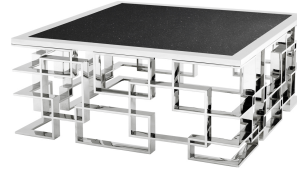

## SPECIFICATION SHEET

<b>Item no.</b>	110386
<b>Item description</b>	Coffee Table Spectre
<b>Category</b>	Tables
<b>Type</b>	Coffee tables
<b>Country of origin</b>	China

### ITEM MEASUREMENTS

<b>Dimensions (cm)</b>	100 x 100 x H. 45 cm
<b>Dimensions (inch)</b>	39.37" x 39.37" x 17.72" H
<b>Net weight (kg)</b>	74

### SPECIFICATIONS

<b>Material(s)</b>	110386A: Stainless steel 110386B: Granite
<b>Suitable for</b>	Indoor use/dry locations only