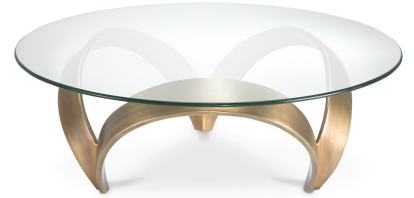

EICHHOLTZ

EST. 1992

SPECIFICATION SHEET

Item no.	118638
Item description	Coffee Table Soquel vintage brass finish Vintage brass finish clear glass top
Suitable for	Indoor use/dry locations only
Net weight (kg)	44.1
Net weight (lbs)	97.2

DIMENSIONS

Dimensions (cm)	Ø 110 H. 36.5 cm
Dimensions (inch)	Ø 43.31" H. 14.37"
Glass thickness (mm)	12
Glass thickness (inch)	0.47

MATERIALS

118027	Coffee Table Soquel vintage brass finish - Stand Aluminium
118636	Coffee Table Soquel - ø 110 cm 12mm clear glass Glass
Glass type	Tempered glass

SPECIFICATIONS

Assembly required?	No assembly required
Maximum weight load (kg)	50
Maximum weight load (lbs)	110.23

LOGISTIC INFORMATION

118027	Coffee Table Soquel vintage brass finish - Stand 1 pc(s)
Carton length (m)	0.94
Carton width (m)	0.94
Carton height (m)	0.43
Carton cubage (m)	0.37995
Gross weight (kg)	18.4
HS code EU	94032080
Carton length (inch)	37.01
Carton width (inch)	37.01
Carton height (inch)	16.93
Carton cubage (ft)	13.42
Gross weight (lbs)	40.55
HS code USA	9403200050
Country of origin	India
118636	Coffee Table Soquel - ø 110 cm 12mm clear glass 1 pc(s)
Carton length (m)	1.16
Carton width (m)	1.16