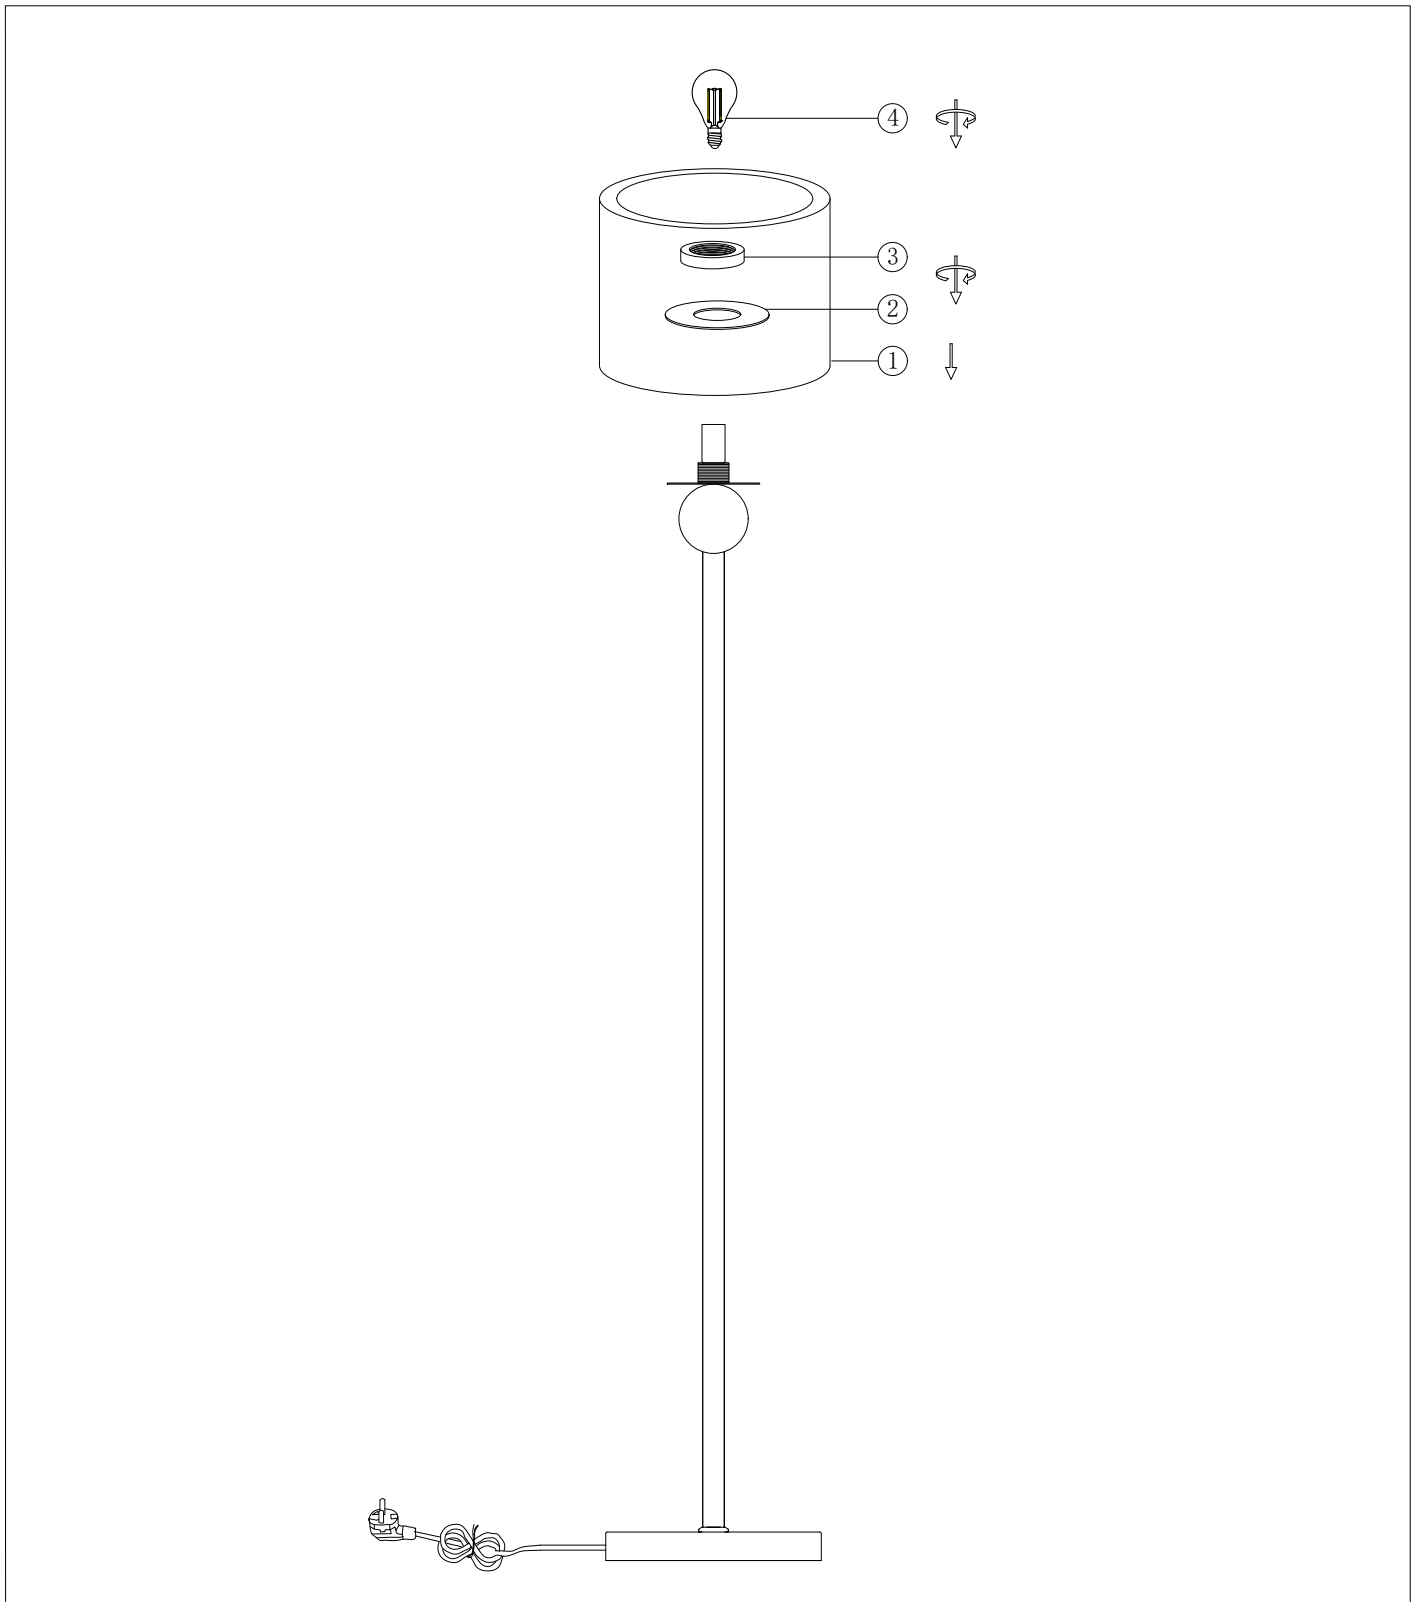

**Item type**

Floor Lamp

**Item name**

Etruscan

**Item no**

114684

**Attention!** Do not connect your luminaire to electricity until it is fully assembled.**Care instructions:**

Wipe with a soft dry cloth, do not use chemicals or abrasive cleaning materials.

**Eichholtz B.V.**Delfweg 52  
2211 VN Noordwijkerhout  
The Netherlands [www.eichholtz.com](http://www.eichholtz.com)  
 [service@eichholtz.com](mailto:service@eichholtz.com)  
 +31 (0)252 515 850

Remove parts 2 and 3. Place the shade (1) and fix it with parts 2 and 3. Place the bulb (not included).