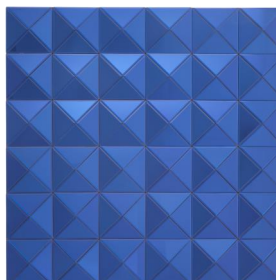

E I C H H O L T Z

SPECIFICATION SHEET

Item no.	113431
Item description	Mirror Savoia blue mirror glass 110 x 110 cm
Category	Mirrors
Type	Wall mirrors
Country of origin	China

ITEM MEASUREMENTS

Dimensions (cm)	110 x H. 110 x D. 4 cm
Dimensions (inch)	43.31" x 43.31" H x 1.57" D
Glass thickness (mm)	4
Glass thickness (inch)	0,157

SPECIFICATIONS

Material(s)	Mirror glass MDF
Finish(es)/colour(s)	Blue mirror glass
Suitable for	Indoor use/dry locations only
Mirror hanging system	French cleat, horizontal

PACKAGE INFORMATION (MTR/KG)

Package measurements	1,2 x 1,5 x 0,11
Volume	0,1980
Gross weight (kg)	33,50