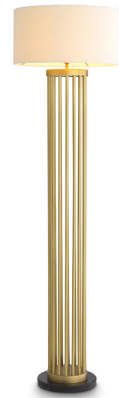

EICHHOLTZ

EST. 1992

SPECIFICATION SHEET

Item no.	116774
Item description	Floor Lamp Condo antique brass finish incl bouclé shade Antique brass finish black marble base Including bouclé shade
Suitable for	Indoor use/dry locations only
Net weight (kg)	14.855
Net weight (lbs)	32.74

DIMENSIONS

Dimensions (cm)	W. 30 max W. 55 H. 188 cm
Dimensions (inch)	W. 11.81" max W. 21.65" H. 74.02"
Shade dimensions (cm)	Bottom Ø 55 H. 30 cm
Shade dimensions (inch)	Bottom Ø 21.65" H. 11.81"
Wire length (cm)	200
Wire length (inch)	78.74

MATERIALS

114405	Floor Lamp Condo antique brass finish excl shade Iron Marble
116597	Shade Cylinder bouclé ø 55 x H. 30 cm Fabric Polyvinylchloride Steel

SPECIFICATIONS

Assembly required?	No assembly required
Lamp holder	E27
Lamp holder qty	1
Plug	F - Schuko plug
Voltage	220 - 240 Volt
Rec. bulb wattage (max)	5 watt
Wattage (max)	40 watt
Dimmer	Dimmable, dimmer not included
Switch	Floor switch
Wire	3 core (0,75mm ²)
Test certificates	CE Pass 2021

LOGISTIC INFORMATION

114405	Floor Lamp Condo antique brass finish excl shade 1 pc(s)
Carton length (m)	1.81
Carton width (m)	0.38
Carton height (m)	0.38
Carton cubage (m)	0.26136
Gross weight (kg)	18.6
HS code EU	94052990
Carton length (inch)	71.25984
Carton width (inch)	14.96063