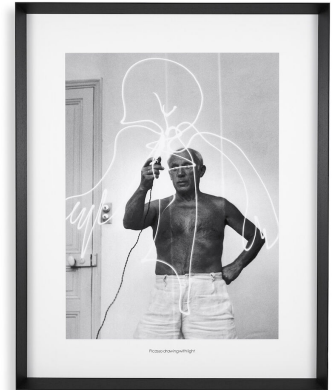

EICHHOLTZ

EST. 1992

SPECIFICATION SHEET

Item no.	116636
Item description	Print Picasso Drawing with light Black wooden frame clear glass
Suitable for	Indoor use/dry locations only
Net weight (kg)	7.7
Net weight (lbs)	16.97

DIMENSIONS

Dimensions (cm)	W. 84 D. 6 H. 104 cm
Dimensions (inch)	W. 33.07" D. 2.36" H. 40.94"

MATERIALS

116636	Print Picasso Drawing with light Pine Wood MDF Glass Paper
--------	---

LOGISTIC INFORMATION