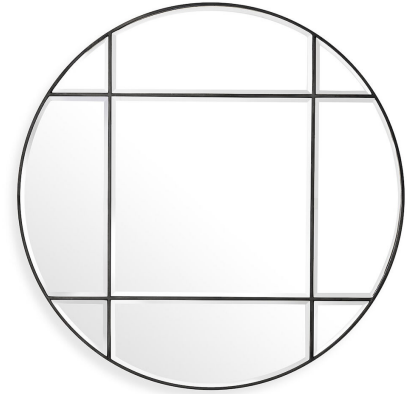

EICHHOLTZ

EST. 1992

SPECIFICATION SHEET

Item no.	115635
Item description	Mirror Beaumont round bronze finish Bronze finish bevelled mirror glass
Suitable for	Indoor use/dry locations only
Net weight (kg)	19.8
Net weight (lbs)	43.64

DIMENSIONS

Dimensions (cm)	Ø 110 D. 1 cm
Dimensions (inch)	Ø 43.31" D. 0.39"

MATERIALS

115635	Mirror Beaumont round bronze finish Stainless steel Iron Mirror glass MDF
--------	--

SPECIFICATIONS

Assembly required?	No assembly required
Hanging method	French cleat

LOGISTIC INFORMATION

115635	Mirror Beaumont round bronze finish 1 pc(s)
Carton length (m)	1.26
Carton width (m)	1.26
Carton height (m)	0.13
Carton cubage (m)	0.2064
Gross weight (kg)	29.8
HS code EU	70099200
Carton length (inch)	49.61
Carton width (inch)	49.61
Carton height (inch)	5.12
Carton cubage (ft)	7.29
Gross weight (lbs)	65.68
HS code USA	7009925095
Country of origin	India