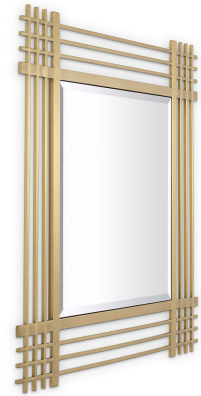

EICHHOLTZ

EST. 1992

SPECIFICATION SHEET

Item no.	115189
Item description	Mirror Pierce square brushed brass finish Brushed brass finish
Suitable for	Indoor use/dry locations only
Net weight (kg)	15.5
Net weight (lbs)	34.16

DIMENSIONS

Dimensions (cm)	L. 100 W. 100 D. 3 cm
Dimensions (inch)	L. 39.37" W. 39.37" D. 1.18"
Visible mirror dimensions (cm)	L. 64 W. 64 cm
Visible mirror dimensions (inch)	L. 25.20" W. 25.20"

MATERIALS

115189	Mirror Pierce square brushed brass finish Stainless steel Mirror glass
Stainless steel grade	SAE 201

SPECIFICATIONS

Assembly required?	No assembly required
Hanging method	French cleat

LOGISTIC INFORMATION