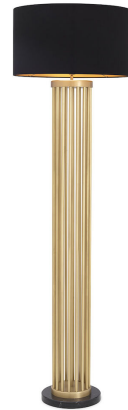

## SPECIFICATION SHEET

Item no.	114902
Item description	Floor Lamp Condo antique brass finish incl shade Antique brass finish   black marble base Including black shade
Suitable for	Indoor use/dry locations only
Net weight (kg)	14.2
Net weight (lbs)	31.3

## DIMENSIONS

Dimensions (cm)	W. 30   max W. 55   H. 188 cm
Dimensions (inch)	W. 11.81"   max W. 21.65"   H. 74.02"
Shade dimensions (cm)	Ø 55   H. 30 cm
Shade dimensions (inch)	Ø 21.65"   H. 11.81"
Wire length (cm)	200
Wire length (inch)	78.74

## MATERIALS

114405	Floor Lamp Condo antique brass finish excl shade Iron   Marble
114909	Shade Cylinder black cotton lk/go ø 55 x H. 30 cm Fabric   Polyvinylchloride