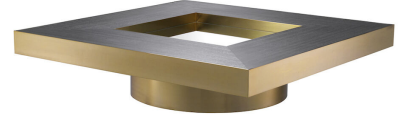

EICHHOLTZ

EST. 1992

SPECIFICATION SHEET

Item no.	113934
Item description	Coffee Table Concorde brushed brass finish charcoal grey oak veneer Charcoal grey oak veneer brushed brass finish mirror glass
Suitable for	Indoor use/dry locations only
Net weight (kg)	53
Net weight (lbs)	116.81

DIMENSIONS

Dimensions (cm)	L. 120 W. 120 H. 29.5 cm
Dimensions (inch)	L. 47.24" W. 47.24" H. 11.61"
Visible mirror dimensions (cm)	L. 59 W. 59 cm
Visible mirror dimensions (inch)	L. 23.23" W. 23.23"

MATERIALS

113934	Coffee Table Concorde brushed brass finish charcoal grey oak veneer Plywood MDF Oak veneer Meranti veneer Mirror glass Steel
--------	---

SPECIFICATIONS

Assembly required?	No assembly required
--------------------	----------------------