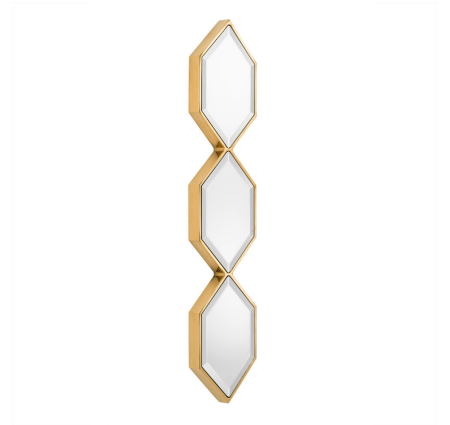

EICHHOLTZ

EST. 1992

SPECIFICATION SHEET

Item no.	111075
Item description	Mirror Saronno gold finish Gold finish bevelled mirror glass
Suitable for	Indoor use/dry locations only
Net weight (kg)	7.6
Net weight (lbs)	16.75

DIMENSIONS

Dimensions (cm)	W. 25 D. 4 H. 110 cm
Dimensions (inch)	W. 9.84" D. 1.57" H. 43.31"
Visible mirror dimensions (cm)	L. 22.5 W. 34.5 cm
Visible mirror dimensions (inch)	L. 8.86" W. 13.58"

MATERIALS

111075	Mirror Saronno gold finish Stainless steel
Stainless steel grade	SAE 201

SPECIFICATIONS

Assembly required?	No assembly required
Hanging method	French cleat, vertical

LOGISTIC INFORMATION

111075	Mirror Saronno gold finish 1 pc(s)
Carton length (m)	1.19
Carton width (m)	0.35
Carton height (m)	0.125
Carton cubage (m)	0.0521
Gross weight (kg)	11.2
HS code EU	70099200
Carton length (inch)	46.85
Carton width (inch)	13.78
Carton height (inch)	4.92
Carton cubage (ft)	1.84
Gross weight (lbs)	24.68
HS code USA	7009925095
Country of origin	China