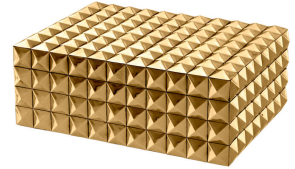

E I C H H O L T Z

EST. 1992

SPECIFICATION SHEET

Item no.	110052
Item description	Box Vivienne gold finish S Gold finish
Suitable for	Indoor use/dry locations only
Net weight (kg)	1.5
Net weight (lbs)	3.31

DIMENSIONS

Dimensions (cm)	L. 21 W. 28 H. 10 cm
Dimensions (inch)	L. 8.27" W. 11.02" H. 3.94"

MATERIALS

110052	Box Vivienne gold finish S MDF Brass
--------	---

LOGISTIC INFORMATION

110052	Box Vivienne gold finish S 1 pc(s)
Carton length (m)	0.395
Carton width (m)	0.28
Carton height (m)	0.185
Carton cubage (m)	0.0205
Gross weight (kg)	1.7
HS code EU	44209099
Carton length (inch)	15.55
Carton width (inch)	11.02
Carton height (inch)	7.28
Carton cubage (ft)	0.72
Gross weight (lbs)	3.75
HS code USA	4420904500
Country of origin	India