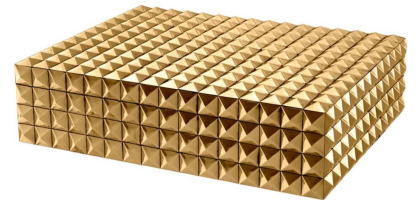

E I C H H O L T Z

EST. 1992

SPECIFICATION SHEET

Item no.	110051
Item description	Box Vivienne gold finish L Gold finish
Suitable for	Indoor use/dry locations only
Net weight (kg)	2.7
Net weight (lbs)	5.95

DIMENSIONS

Dimensions (cm)	L. 30 W. 40 H. 10 cm
Dimensions (inch)	L. 11.81" W. 15.75" H. 3.94"

MATERIALS

110051	Box Vivienne gold finish L MDF Brass
--------	-------------------------------------------

LOGISTIC INFORMATION

110051	Box Vivienne gold finish L 1 pc(s)
Carton length (m)	0.525
Carton width (m)	0.39
Carton height (m)	0.185
Carton cubage (m)	0.0379
Gross weight (kg)	3.6
HS code EU	44209099
Carton length (inch)	20.67
Carton width (inch)	15.35
Carton height (inch)	7.28
Carton cubage (ff)	1.34
Gross weight (lbs)	7.93
HS code USA	4420904500
Country of origin	India