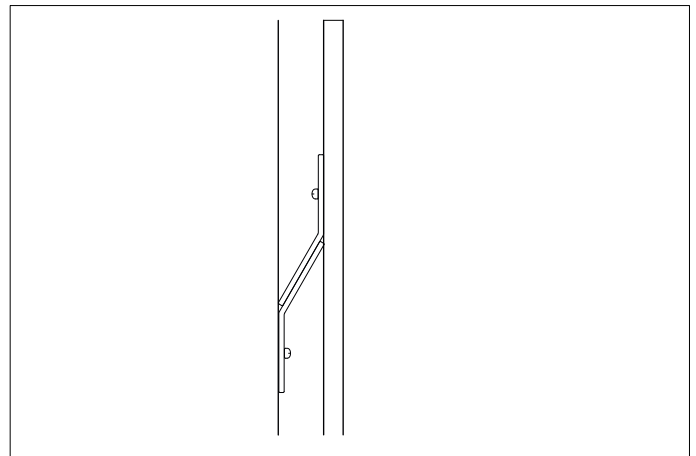

Item type

Mirror

Item name

Cevio S

Item number(s)

116041

Attention!

Place the item on a padded area to prevent damage to the item.

Care instructions:

Wipe with a soft dry cloth, do not use chemicals or abrasive cleaning materials.

Eichholtz B.V.

Delfweg 52
2211 VN Noordwijkerhout
The Netherlands

🏠 www.eichholtz.com
✉ service@eichholtz.com
☎ +31 (0)252 515 850

4.