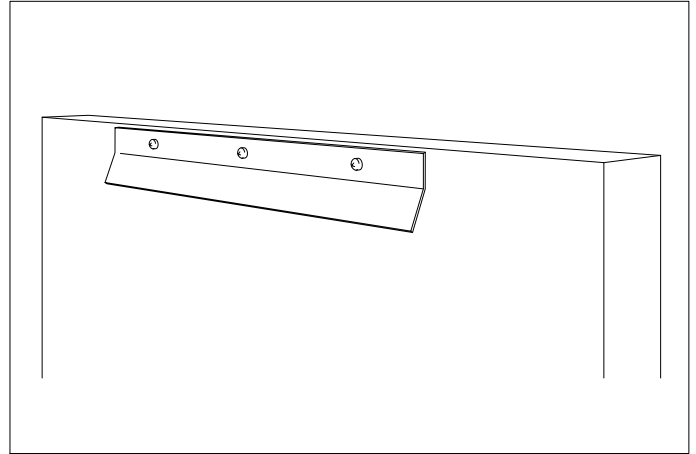

Item type

Mirror

Item name

Cevio S

Item number(s)

116041

Attention!

Place the item on a padded area to prevent damage to the item.

Care instructions:

Wipe with a soft dry cloth, do not use chemicals or abrasive cleaning materials.

Eichholtz B.V.

Delfweg 52
2211 VN Noordwijkerhout
The Netherlands

🏠 www.eichholtz.com
✉ service@eichholtz.com
☎ +31 (0)252 515 850

2.