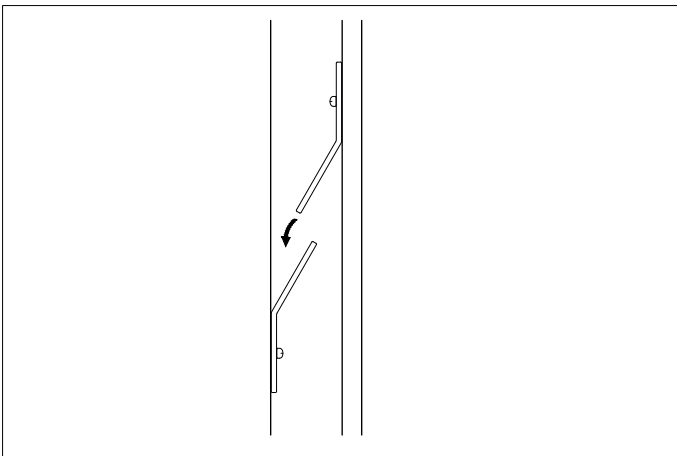

Item type

Mirror

Item name

Cevio S

Item number(s)

116041

Attention!

Place the item on a padded area to prevent damage to the item.

Care instructions:

Wipe with a soft dry cloth, do not use chemicals or abrasive cleaning materials.

Eichholtz B.V.

Delfweg 52
2211 VN Noordwijkerhout
The Netherlands

🏠 www.eichholtz.com
✉ service@eichholtz.com
☎ +31 (0)252 515 850

3.