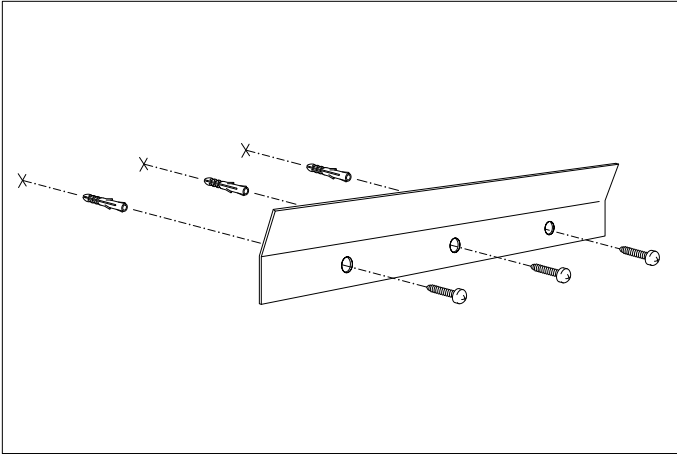

Item type

Mirror

Item name

Cevio S

Item number(s)

116041

Attention!

Place the item on a padded area to prevent damage to the item.

Care instructions:

Wipe with a soft dry cloth, do not use chemicals or abrasive cleaning materials.

Eichholtz B.V.

Delfweg 52
2211 VN Noordwijkerhout
The Netherlands

🏠 www.eichholtz.com
✉ service@eichholtz.com
☎ +31 (0)252 515 850

1. Fix the wall plate to the wall by using wall mounting plugs and screws suitable to your wall type.