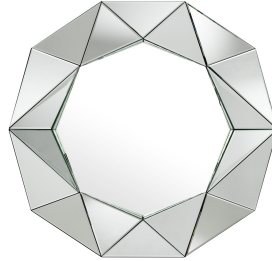

E I C H H O L T Z

SPECIFICATION SHEET

Item no.	113475
Item description	Mirror Del Ray clear mirror glass
Category	Mirrors
Type	Wall mirrors
Country of origin	China

ITEM MEASUREMENTS

Dimensions (cm)	105 x H. 100 x D. 10 cm
Dimensions (inch)	41.34" x 39.37" H x 3.94" D
Glass thickness (mm)	4
Glass thickness (inch)	0,157
Mirror dimensions (cm)	68 x H. 68 cm
Mirror dimensions (inch)	26.77" x 26.77" H
Net weight (kg)	22

SPECIFICATIONS

Material(s)	Mirror glass MDF
Finish(es)/colour(s)	Mirror glass
Suitable for	Indoor use/dry locations only
Mirror hanging system	French cleat, horizontal

PACKAGE INFORMATION (MTR/KG)

Package measurements	1,14 x 1,09 x 0,18
Volume	0,2237
Gross weight (kg)	26,00