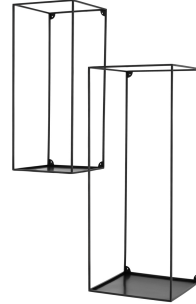

## SPECIFICATION SHEET

<b>Item no.</b>	110515
<b>Item description</b>	Wall Rack Deco set of 2
<b>Category</b>	Accessories
<b>Type</b>	Deco accessoires
<b>Country of origin</b>	India

### ITEM MEASUREMENTS

<b>Dimensions (cm)</b>	30 x 30 x H. 76 cm   25 x 25 x H. 60 cm
<b>Dimensions (inch)</b>	11.81" x 11.81" x 29.92" H   9.84" x 9.84" x 23.62" H
<b>Net weight (kg)</b>	4