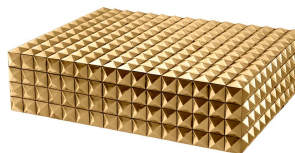

E I C H H O L T Z

SPECIFICATION SHEET

Item no.	110051
Item description	Box Vivienne gold finish L
Category	Accessories
Type	Boxes
Country of origin	India

ITEM MEASUREMENTS

Dimensions (cm)	40 x 30 x H. 10 cm
Dimensions (inch)	15.75" x 11.81" x 3.94" H
Net weight (kg)	3

SPECIFICATIONS

Material(s)	MDF Brass
Finish(es)/colour(s)	Gold finish
Suitable for	Indoor use/dry locations only

PACKAGE INFORMATION (MTR/KG)

Package measurements	0,525 x 0,39 x 0,185
Volume	0,0379
Gross weight (kg)	3,60