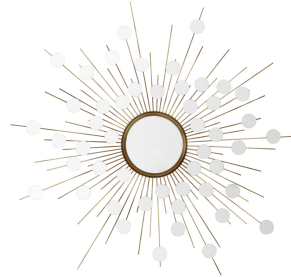

E I C H H O L T Z

SPECIFICATION SHEET

Item no.	109969
Item description	Mirror Reflections
Category	Mirrors
Type	Wall mirrors
Country of origin	China

ITEM MEASUREMENTS

Dimensions (cm)	155 x 155 x D. 4 cm
Dimensions (inch)	61.02" x 61.02" x 1.57" D
Net weight (kg)	17

SPECIFICATIONS

Material(s)	Mirror glass Iron MDF
Finish(es)/colour(s)	Antique brass finish mirror glass
Suitable for	Indoor use/dry locations only
Mirror hanging system	D-rings, horizontal

PACKAGE INFORMATION (MTR/KG)