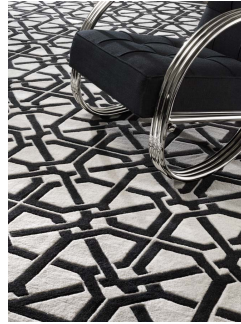

## SPECIFICATION SHEET

<b>Item no.</b>	109607
<b>Item description</b>	Carpet Webb black & off-white 200 x 300 cm
<b>Category</b>	Accessories
<b>Type</b>	Carpets
<b>Country of origin</b>	India