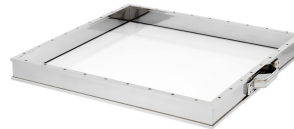

E I C H H O L T Z

SPECIFICATION SHEET

Item no.	109295
Item description	Tray Trouvaille nickel finish 50 x 50 cm
Category	Accessories
Type	Serving accessories
Country of origin	India

ITEM MEASUREMENTS

Dimensions (cm)	55 x 50 x H. 5 cm
Dimensions (inch)	21.65" x 19.69" x 1.97" H
Net weight (kg)	6

SPECIFICATIONS

Material(s)	Brass Aluminium Stainless steel Glass MDF
Finish(es)/colour(s)	Nickel finish clear glass
Suitable for	Indoor use/dry locations only
Stainless steel grade	J4

PACKAGE INFORMATION (MTR/KG)