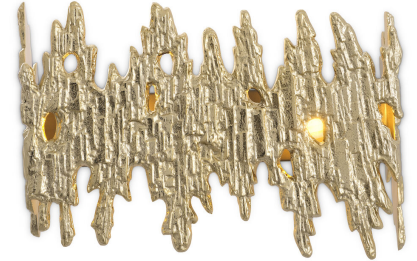

EICHHOLTZ

EST. 1992

SPECIFICATION SHEET

Item no.	118160
Item description	Wall Lamp Creten L Gold finish
Suitable for	Indoor use/dry locations only
Net weight (kg)	9.18
Net weight (lbs)	20.23

DIMENSIONS

Dimensions (cm)	W. 41.5 D. 10.5 H. 27 cm
Dimensions (inch)	W. 16.34" D. 4.13" H. 10.63"
Wire length (cm)	50
Wire length (inch)	19.69

MATERIALS

118160	Wall Lamp Creten L Cast aluminium Iron Stainless steel
Stainless steel grade	SAE 304

SPECIFICATIONS

Assembly required?	No assembly required
Lamp holder	E14
Lamp holder qty	2
Plug	Not applicable
Voltage	220 - 240 Volt
Rec. bulb wattage (max)	5 watt
Wattage (max)	40 watt
Dimmer	No
Switch	Not applicable
Wire	3 core (0,75mm ²)