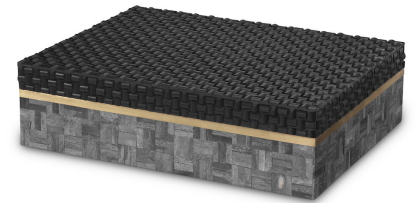

E I C H H O L T Z

EST. 1992

SPECIFICATION SHEET

Item no.	118124
Item description	Box Seaside L black grey Grey black vintage brass finish
Suitable for	Indoor use/dry locations only
Net weight (kg)	6
Net weight (lbs)	13.22

DIMENSIONS

Dimensions (cm)	L. 40 W. 30 H. 11 cm
Dimensions (inch)	L. 15.75" W. 11.81" H. 4.33"

MATERIALS

118124	Box Seaside L black grey MDF Resin Brass
--------	---

LOGISTIC INFORMATION

118124	Box Seaside L black grey 1 pc(s)
Carton length (m)	0.5
Carton width (m)	0.39
Carton height (m)	0.18
Carton cubage (m)	0.0351
Gross weight (kg)	8
HS code EU	44209099
Carton length (inch)	19.68504
Carton width (inch)	15.35433
Carton height (inch)	7.08661
Carton cubage (ft)	1.23955
Gross weight (lbs)	17.63
HS code USA	4420904500
Country of origin	India