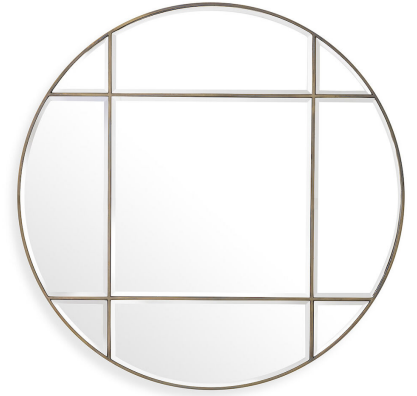

## SPECIFICATION SHEET

Item no.	115636
Item description	Mirror Beaumont round vintage brass finish Vintage brass finish   bevelled mirror glass
Suitable for	Indoor use/dry locations only
Net weight (kg)	19.8
Net weight (lbs)	43.64

## DIMENSIONS

Dimensions (cm)	Ø 110   D. 1 cm
Dimensions (inch)	Ø 43.31"   D. 0.39"

## MATERIALS

115636	Mirror Beaumont round vintage brass finish Stainless steel   Iron   Mirror glass   MDF
--------	---