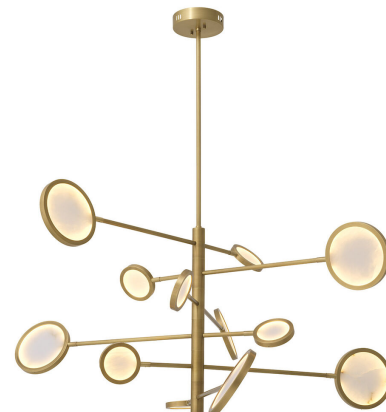

EICHHOLTZ

EST. 1992

SPECIFICATION SHEET

Item no.	114588
Item description	Chandelier Domani antique brass finish Antique brass finish alabaster Alabaster is a natural material, each piece differs in color, opacity and veining
Suitable for	Indoor use/dry locations only
Net weight (kg)	15.5
Net weight (lbs)	34.16

DIMENSIONS

Dimensions (cm)	Ø 136 H. 68 cm
Dimensions (inch)	Ø 53.54" H. 26.77"
Wall/ceiling plate dimensions (cm)	Ø 18 H. 4 cm
Wall/ceiling plate dimensions (inch)	Ø 7.09" H. 1.57"
Wire length (cm)	170
Wire length (inch)	66.93

MATERIALS

114588	Chandelier Domani antique brass finish Iron Alabaster
--------	--

SPECIFICATIONS

Assembly required?	This product requires assembly
Lamp holder	Integrated LED
Plug	Not applicable
Voltage	220 - 240 Volt
Wattage (total)	56 watt
Light source	3014 SMD LED strip
LED colour temperature (kelvin)	2700 K
Dimmer	Dimmable, dimmer not included
Switch	Not applicable
Wire	2 core + earth wire (0,75mm ²)
Hanging method	Pipe
Length hanging method (cm)	30+50+70 cm pipe
Length hanging method (inch)	11.81+19.69+27.56 pipe

LOGISTIC INFORMATION

114588	Chandelier Domani antique brass finish 1 pc(s)
Carton length (m)	0.28
Carton width (m)	0.76
Carton height (m)	1.1
Carton cubage (m)	0.2341
Gross weight (kg)	17.5
HS code EU	94051950
Carton length (inch)	11.02