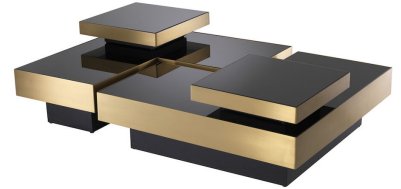

EICHHOLTZ

EST. 1992

SPECIFICATION SHEET

Item no.	113961
Item description	Coffee Table Nio brushed brass finish set of 4 Brushed brass finish black glass black base
Suitable for	Indoor use/dry locations only
Net weight (kg)	86
Net weight (lbs)	189.54

DIMENSIONS

Custom dimensions (cm)	40/80 x 80 x H. 23 cm tray 40 x 40 x H. 10 cm
Custom dimensions (inch)	15.75"/31.5" x 31.5" x 9.06" H tray 15.75" x 15.75" x 3.94" H
Glass thickness (mm)	12
Glass thickness (inch)	0.47

MATERIALS

113961A	Coffee Table Nio brushed brass finish - Table Stainless steel Iron
Stainless steel grade	SAE 201
113961B	Coffee Table Nio brushed brass finish - Table Glass Glass
113961C	Coffee Table Nio brushed brass finish - Tray S/2 Stainless steel Iron
Stainless steel grade	SAE 201
113961D	Coffee Table Nio brushed brass finish - Tray Glass S/2 Glass
Glass type	Tempered glass