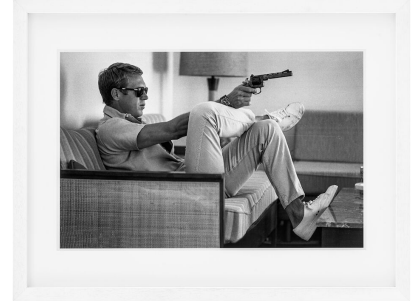

## SPECIFICATION SHEET

Item no.	110866
Item description	Print Steve McQueen takes Aim White wooden frame   clear glass
Suitable for	Indoor use/dry locations only
Net weight (kg)	5.6
Net weight (lbs)	12.34

## DIMENSIONS

Dimensions (cm)	W. 85   D. 7   H. 64.5 cm
Dimensions (inch)	W. 33.46"   D. 2.76"   H. 25.39"