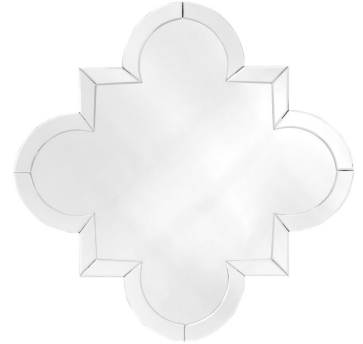

## SPECIFICATION SHEET

Item no.	108721
Item description	Mirror Mellon Bevelled mirror glass
Suitable for	Indoor use/dry locations only
Net weight (kg)	6.8
Net weight (lbs)	14.99

## DIMENSIONS

Dimensions (cm)	L. 77   W. 77   D. 2 cm
Dimensions (inch)	L. 30.31"   W. 30.31"   D. 0.79"

## MATERIALS

108721	Mirror Mellon Mirror glass   MDF
--------	-------------------------------------