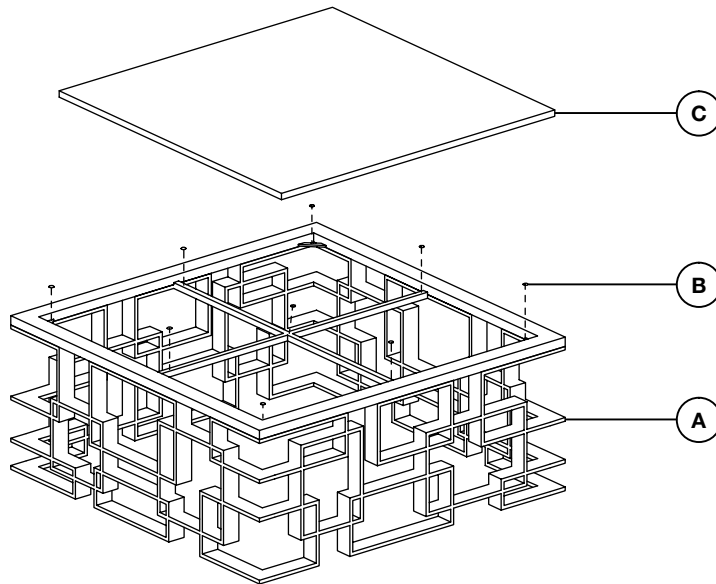

E I C H H O L T Z

110387 COFFEE TABLE SPECTRE GOLD FINISH

ASSEMBLY INSTRUCTION

PARTS

1x

A

9x

B

1x

C

1

2