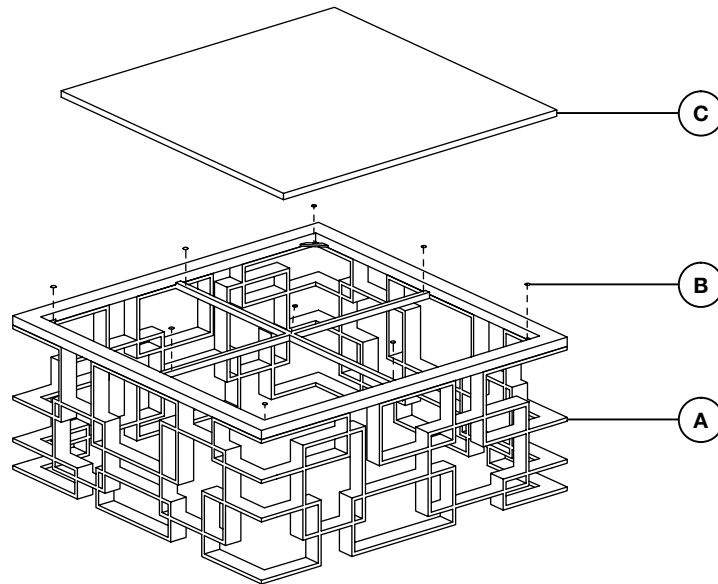

E I C H H O L T Z

110386 COFFEE TABLE SPECTRE

ASSEMBLY INSTRUCTION

PARTS

1x

(A)

9x

(B)

1x

(C)

1

2