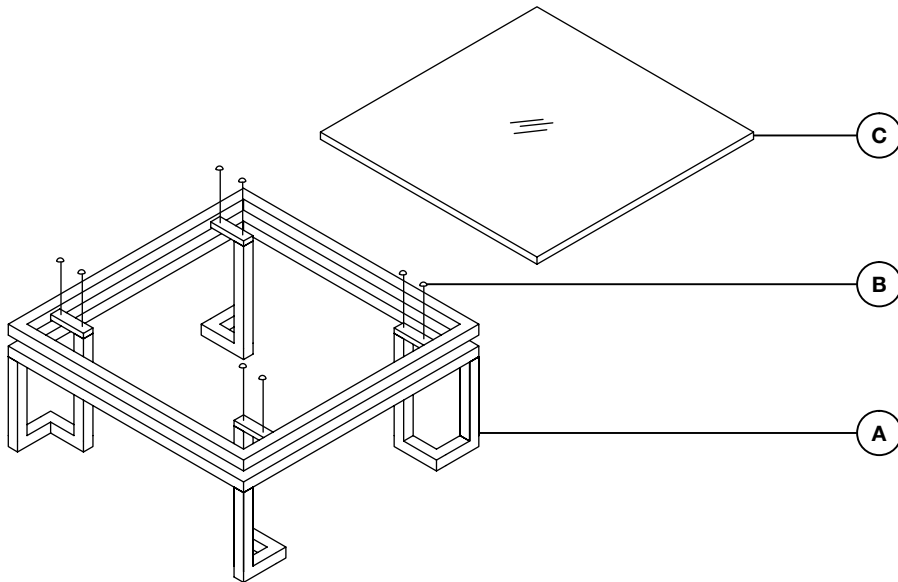

E I C H H O L T Z

108981 COFFEE TABLE PALMER

ASSEMBLY INSTRUCTION

PARTS

1x

A

8x

B

1x

C

1

2